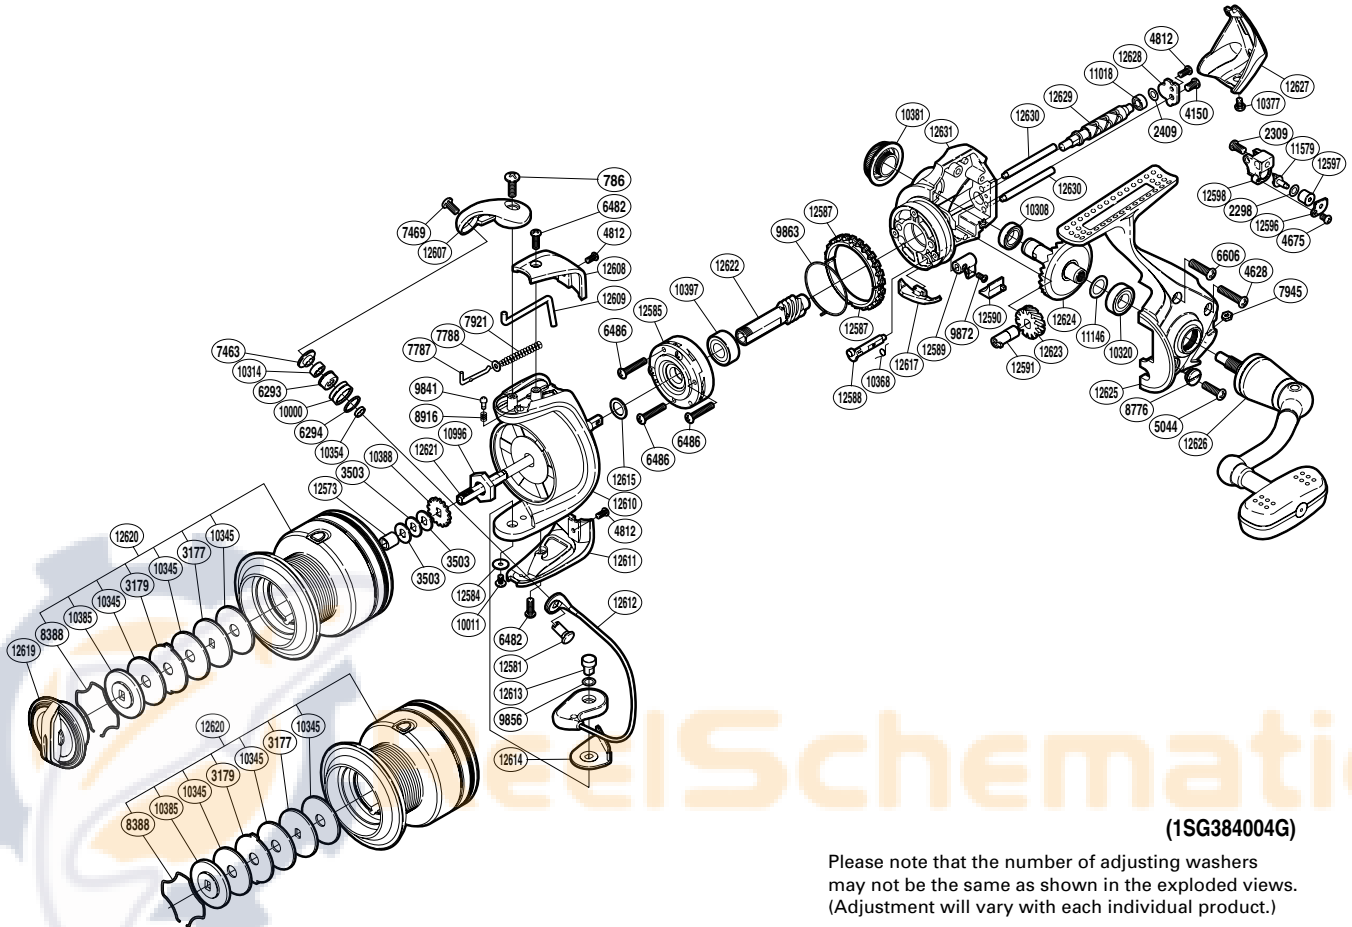

SHIMANO

TWIN POWER SA-RB

TP-4000FC

(1SG384004G)

Please note that the number of adjusting washers may not be the same as shown in the exploded views. (Adjustment will vary with each individual product.)

Part No.	Description	Part No.	Description	Part No.	Description
RD 0786	Screw	RD 9863	Friction Spring	RD12596	Oscillating Pawl Cover
RD 2298	Spacer	RD 9872	Screw	RD12597	Oscillating Slider Bushing
RD 2309	Screw	RD10000	Line Roller	RD12598	Oscillating Slider
RD 2409	Spacer	RD10011	Screw	RD12607	Bail Arm
RD 3177	Key Washer	RD10308	Ball Bearing	RD12608	Bail Spring Cover
RD 3179	Eared Washer	RD10314	Ball Bearing	RD12609	Bail Trip Lever
RD 3503	Spool Washer	RD10320	Ball Bearing	RD12610	Rotor
RD 4150	Screw	RD10345	Drag Washer	RD12611	Bail Hold Support Guard
RD 4628	Screw	RD10354	Bearing Spacer	RD12612	Bail Assembly
RD 4675	Screw	RD10368	Anti-Reverse Cam Spring	RD12613	Bail Hold Support Shaft
RD 4812	Screw	RD10377	Screw	RD12614	Bail Hold Support Spacer
RD 5044	Screw	RD10381	Handle Screw Cap	RD12615	Washer
RD 6293	Line Roller Bushing	RD10385	Key Washer	RD12617	Bail Trip Strike
RD 6294	Line Roller Spacer	RD10388	Spool Support	RD12619	Drag Knob
RD 6482	Screw	RD10397	Ball Bearing	RD12620	Spool Assembly
RD 6486	Screw	RD10996	Rotor Nut	RD12621	Main Shaft
RD 6606	Screw	RD11018	Ball Bearing	RD12622	Pinion Gear
RD 7463	Line Roller Washer	RD11146	Washer	RD12623	Idle Gear
RD 7469	Screw	RD11579	Oscillating Pawl	RD12624	Drive Gear
RD 7787	Bail Spring Guide A	RD12573	Spool Support Collar	RD12625	Side Cover
RD 7788	Spring Guide A Support	RD12581	Line Roller Support	RD12626	Handle Assembly
RD 7921	Bail Spring	RD12584	Washer	RD12627	Rear Protector
RD 7945	Nut	RD12585	Roller Clutch Assembly	RD12628	Worm Shaft Retainer
RD 8388	Drag Washers Retainer	RD12587	Friction Ring	RD12629	Worm Shaft
RD 8776	Oil Cap	RD12588	Anti-Reverse Cam	RD12630	Oscillating Guide
RD 8916	Click Spring	RD12589	Anti-Reverse Lever	RD12631	Body
RD 9841	Click Pin	RD12590	Anti-Reverse Lever Cover		
RD 9856	Washer	RD12591	Worm Bushing (front)		